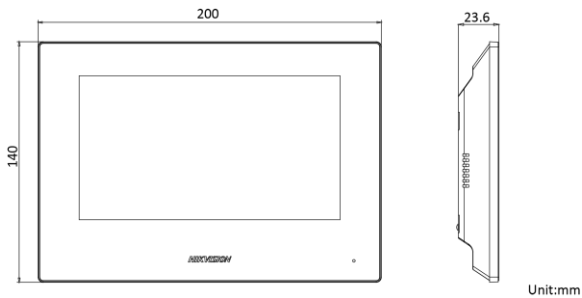

Dimension

Available Model

DS-KH6320-LE1