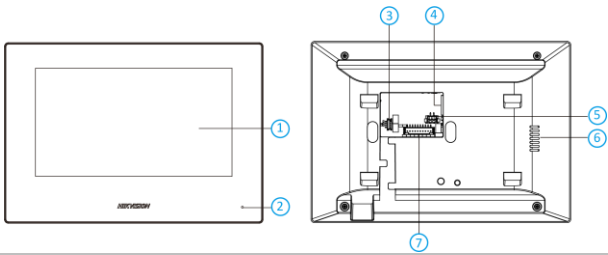

Installation	Flush mounting, surface mounting
Indicator	/
Weight	With package: 683 g Without package: 355 g
Protective level	/
Working temperature	-10 ° C to 55 ° C (14 ° F to 131 ° F)
Working humidity	10% to 90%
Dimensions	200 mm × 140 mm × 15.1 mm (7.87" × 5.51" × 0.59")
Battery	/
Power supply	IEEE802.3af, standard PoE 12 VDC, 1 A
Application environment	Indoor
Power consumption	≤ 6 W

Physical Interface

No.	Description	No.	Description
1	Screen	5	Power Terminal
2	Microphone	6	Loudspeaker
3	Debugging Port	7	Alarm Terminal
4	Network Interface