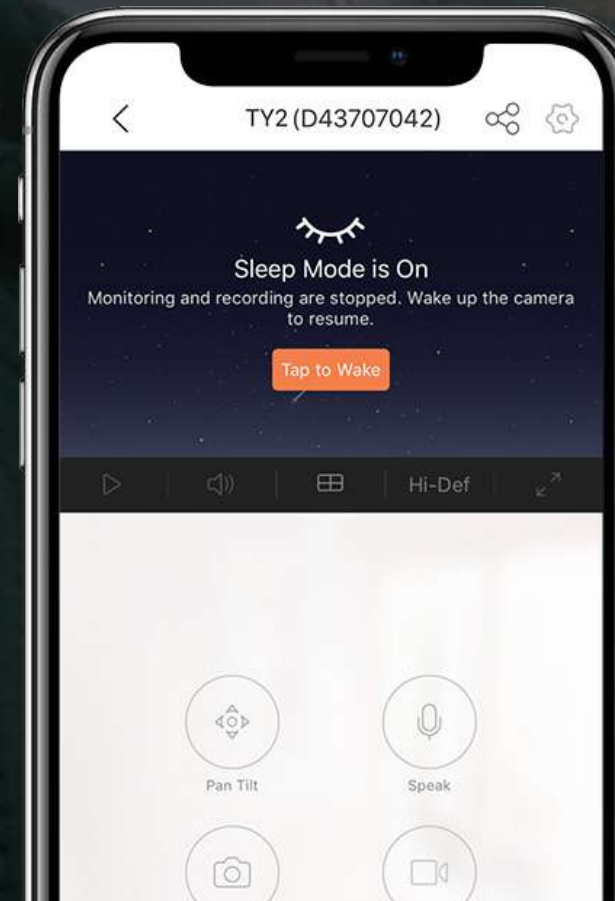

Wi-Fi 2.4 GHz

MicroSD Slot
(up to 256 GB)

Zero blind spots.

Keep tabs on every corner with just one TY2. Its expansive 360-degree field-of-view ensures full coverage, so you don't miss a thing.

- Vertical rotation 55°
- Horizontal rotation 340°

Smart tracking.

When the camera detects a moving object, it is smart enough to automatically track the motion while alerting you with an image in real time.

Communication, anytime.

Talk to your loved ones and deter unwelcome strangers – all by using the TY2's two-way communication feature. Using the EZVIZ App on your mobile device, you can easily and conveniently enjoy communication wherever you might be.

See further in the dark.

Enjoy round-the-clock protection with the TY2 camera. Using powerful Infrared LED lights, it lets you see up to 10 meters (33 feet) in dim light.

We protect your data and privacy.

Protecting your data and privacy is our highest priority. Data transmission between the camera and the EZVIZ Cloud is encrypted from end to end. Only you have the keys to decrypt your data. To get an extra layer of privacy protection, you can always enable the camera's sleep mode on the EZVIZ App.