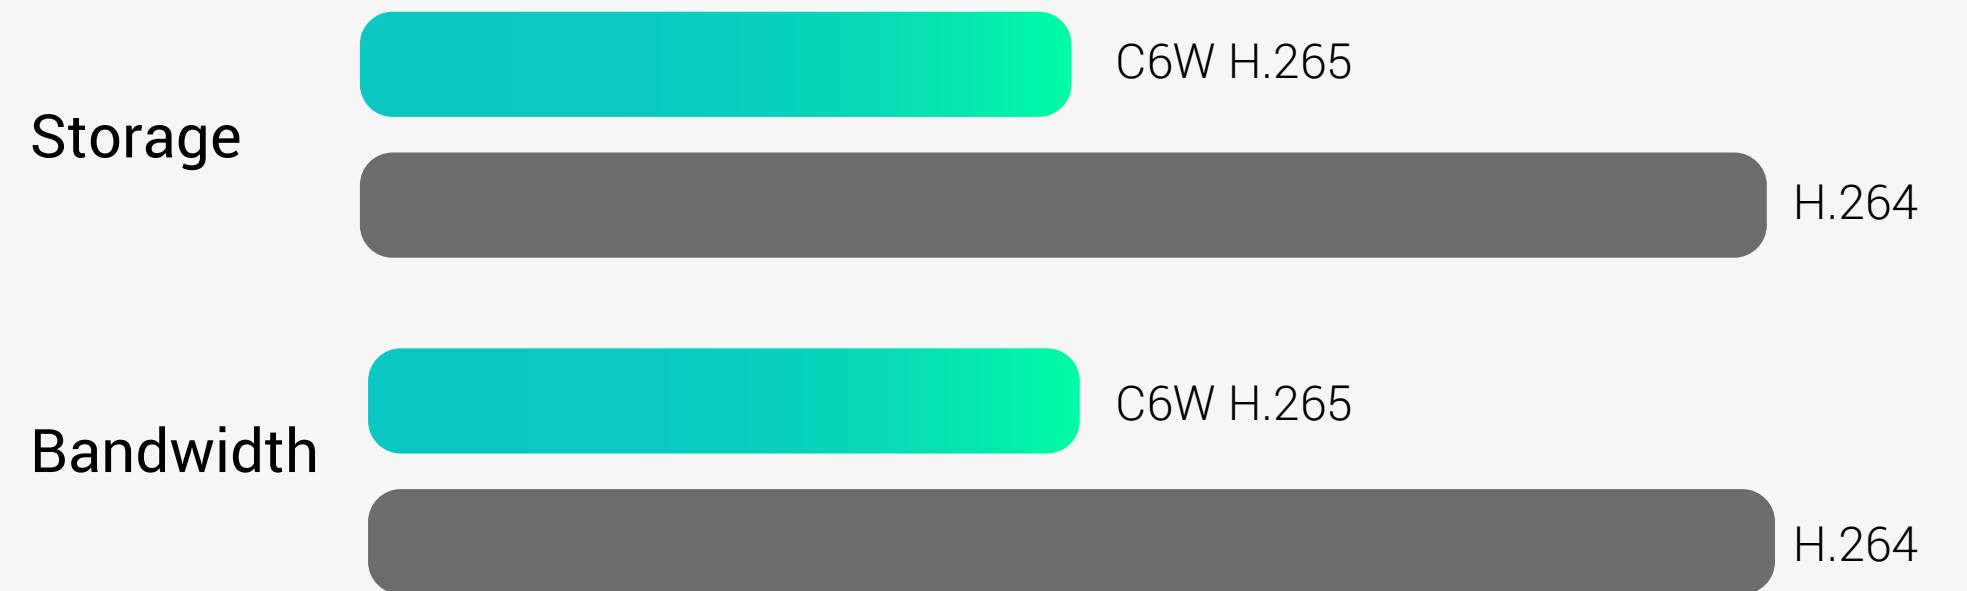

H.265 Video Compression

The camera features the advanced H.265 video compression technology, achieving better video quality with only half the bandwidth and half the storage space of the previous H.264 video compression standard.