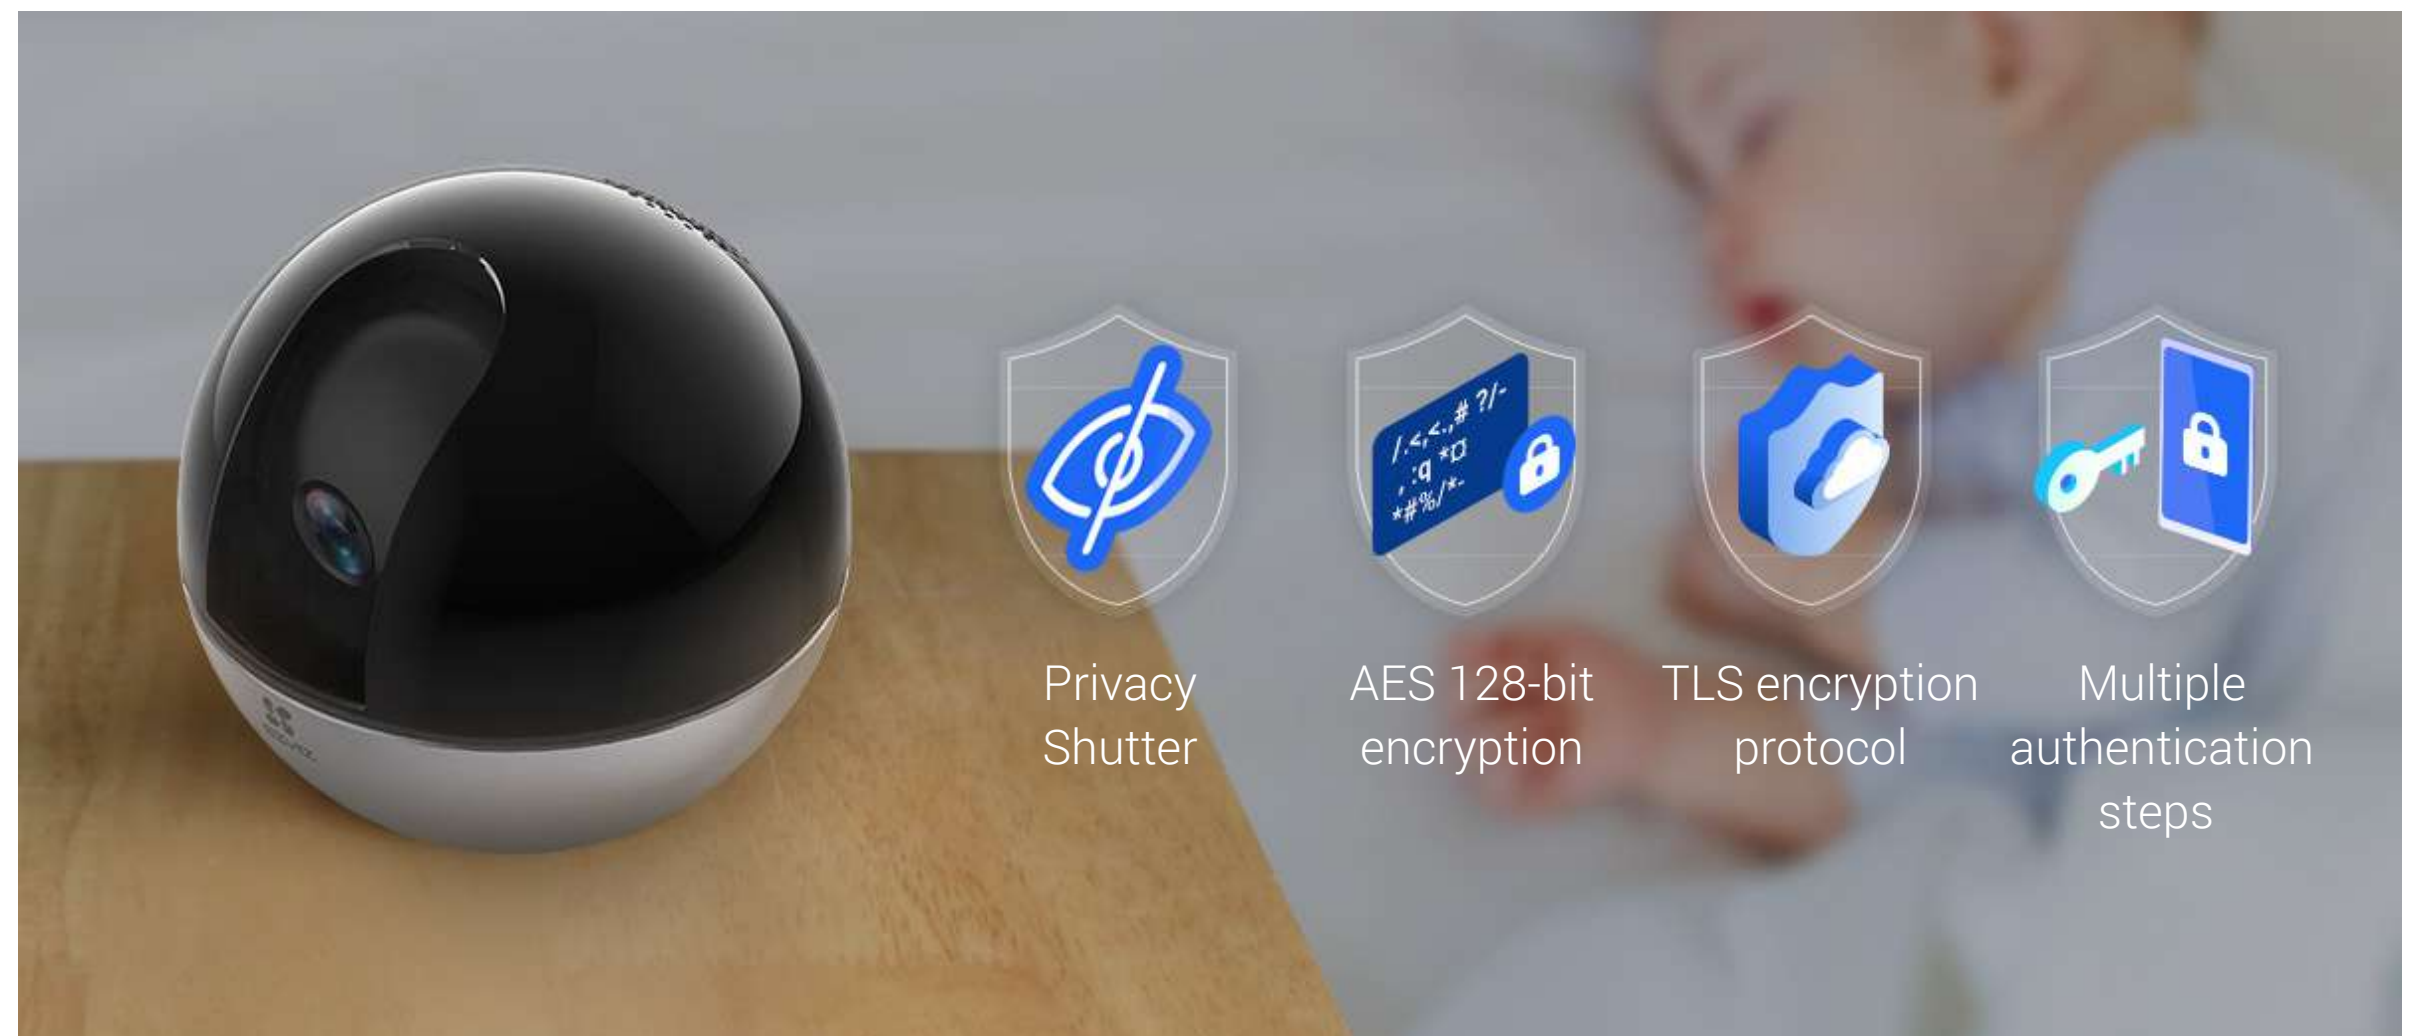

C6W

Pan & Tilt Wi-Fi Camera

The décor that protects your home.

Elegant and versatile, the C6W camera is all the protection you need for a large home. It records in 2K resolution and automatically tracks motion in 4x zoom to make sure nothing escapes the eye.

Use the EZVIZ App on your mobile device to call home when you are away. You'll love the opportunity to have a two-way conversation now that both sides can speak to and hear each other – just like a normal phone call.

See clearer, even in the dark.

The C6W camera uses two powerful infrared lights to render sharp nighttime imaging up to 10 meters away. It is smart enough to automatically switch between day and night vision so you can rest assured knowing your home and belongings are protected 24/7.

We protect your data and privacy.

Protecting your data and privacy is our highest priority. Data transmission between the camera and the EZVIZ Cloud is encrypted from end to end. Only you have the keys to decrypt your data.