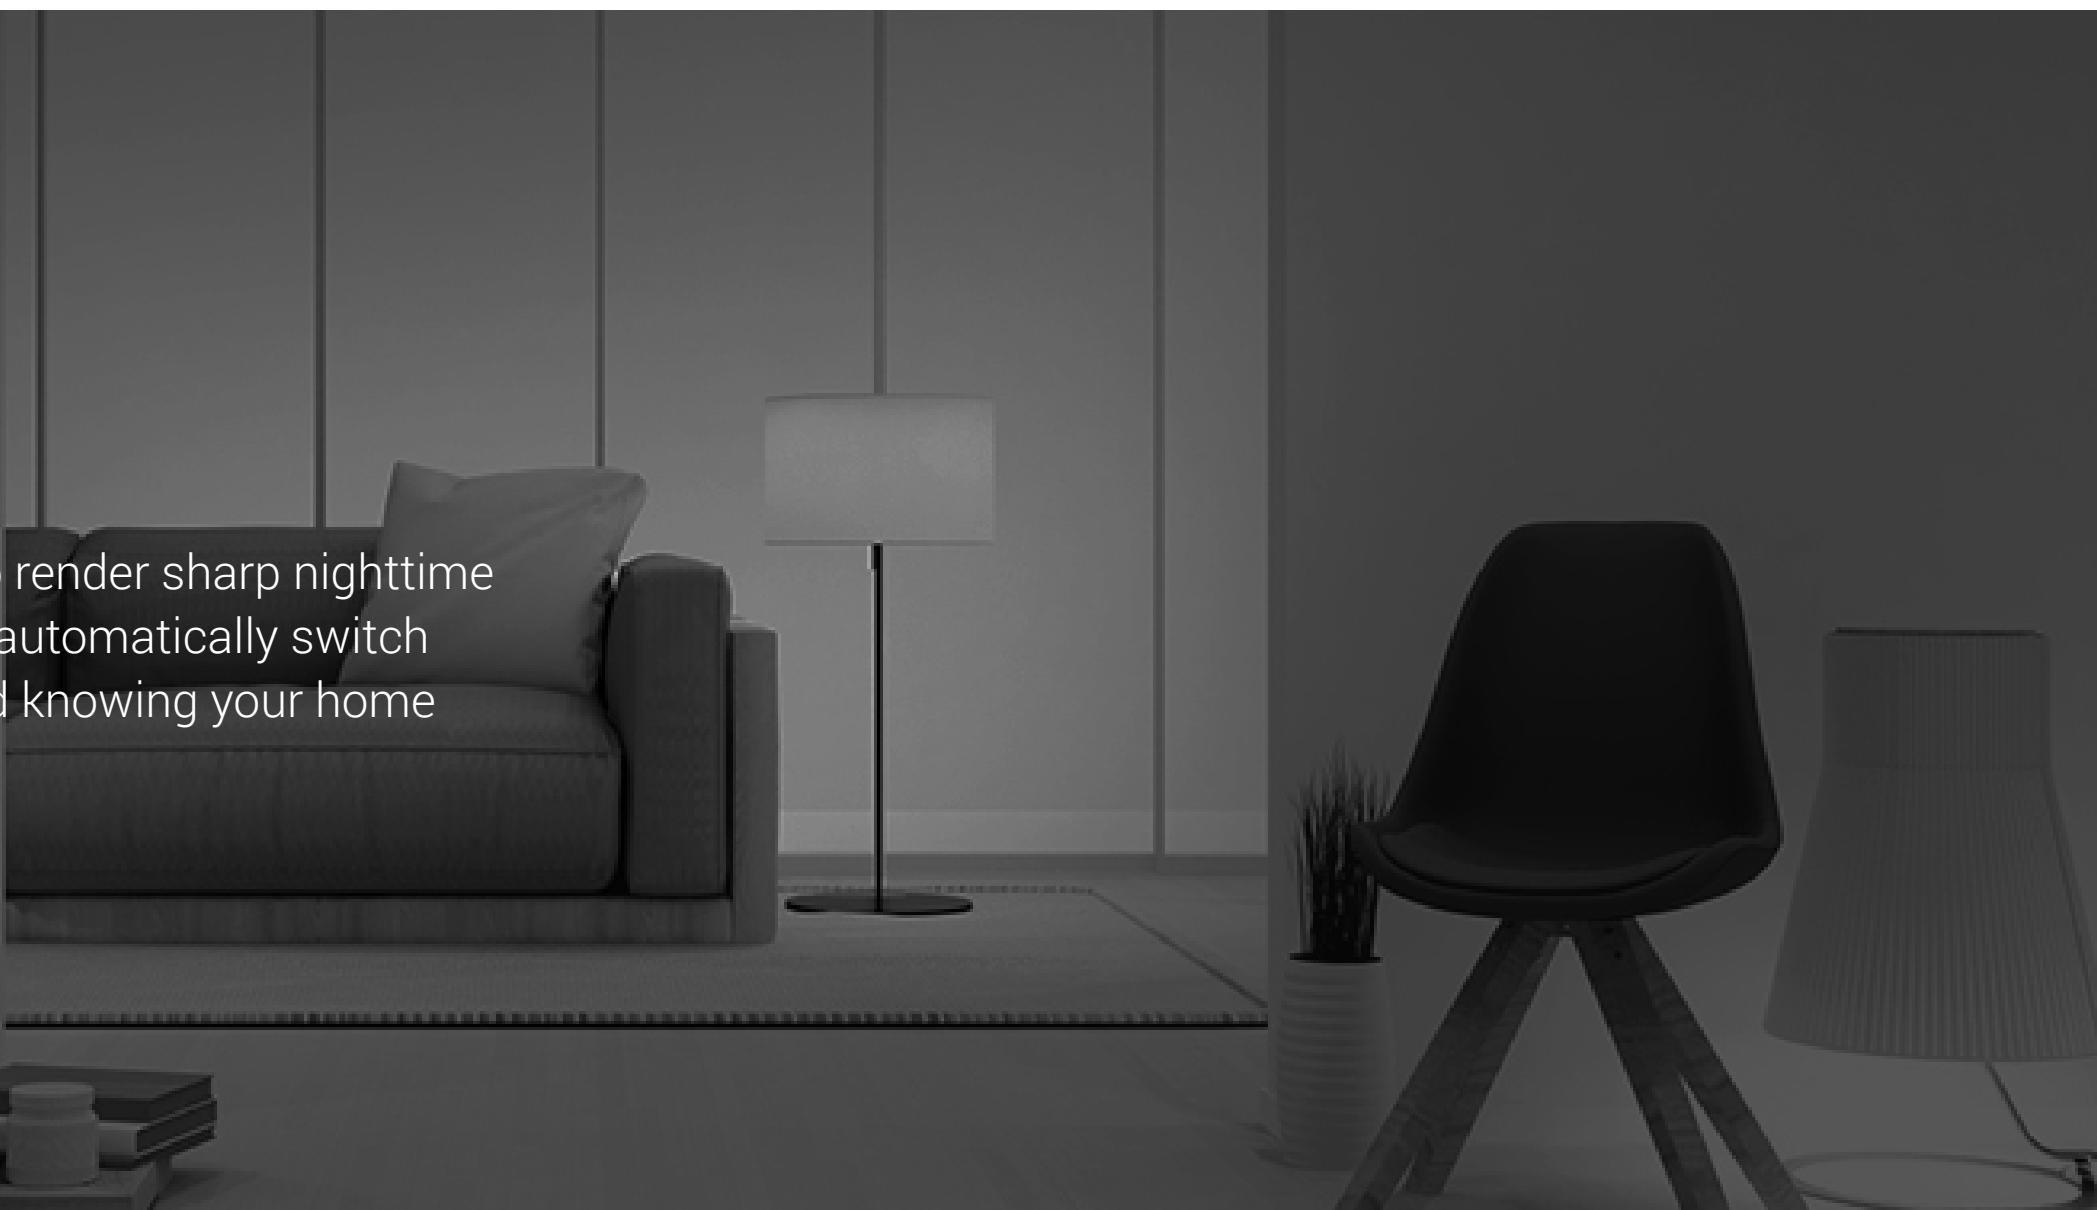

See clearer, even in the dark.

The C6W camera uses two powerful infrared lights to render sharp nighttime imaging up to 10 meters away. It is smart enough to automatically switch between day and night vision so you can rest assured knowing your home and belongings are protected 24/7.