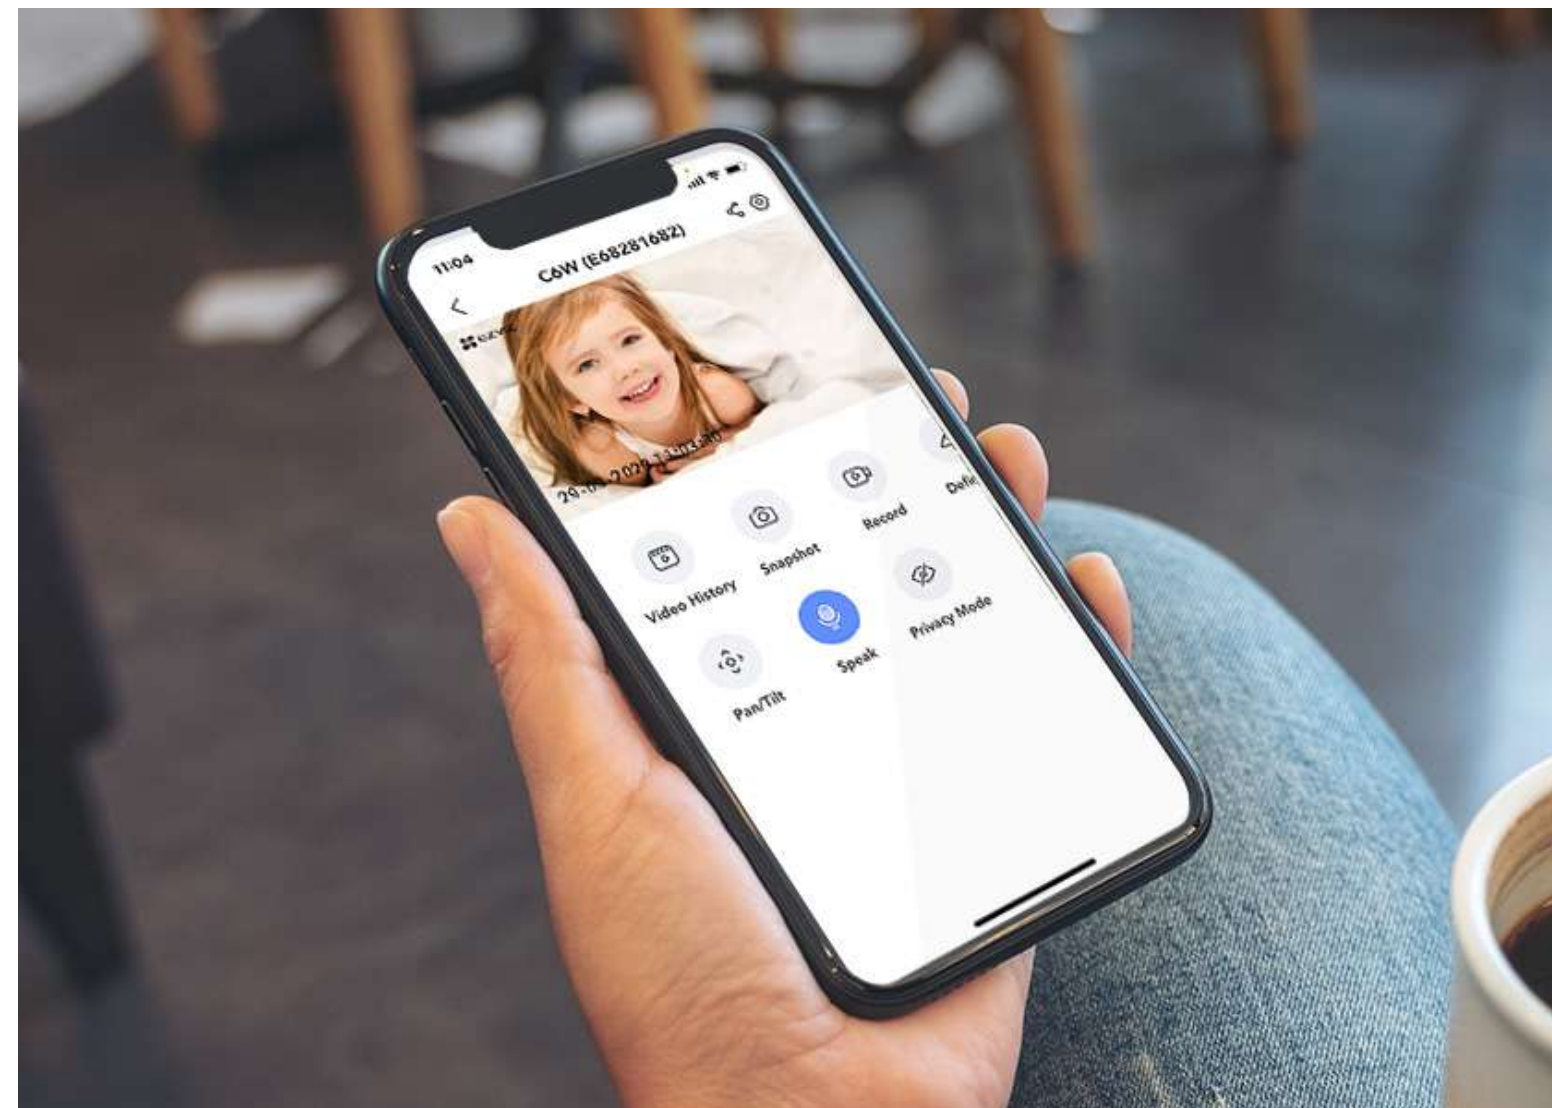

Auto-zoom motion tracking, especially for human movements.

After enabling the auto-zoom tracking function, the camera automatically zooms in up to 4 times to track a moving object so you can easily tell what's going on when viewing live. In the app, it also offers the option to track motion that is specifically human.

Whole-room coverage is a breeze.

Keep tabs on every corner with just one C6W camera. Its expansive 360-degree field-of-view ensures a full coverage, so you won't miss a thing.

True-WDR for truly clear images.

The C6W Camera uses sensor-based True-WDR technology to eliminate overexposure or underexposure in high-contrast scenes, delivering evenly-bright images from dawn to dusk.

C6W True-WDR

Digital WDR

Two-way talk.

Use the EZVIZ App on your mobile device to call home when you are away. You'll love the opportunity to have a two-way conversation now that both sides can speak to and hear each other – just like a normal phone call.