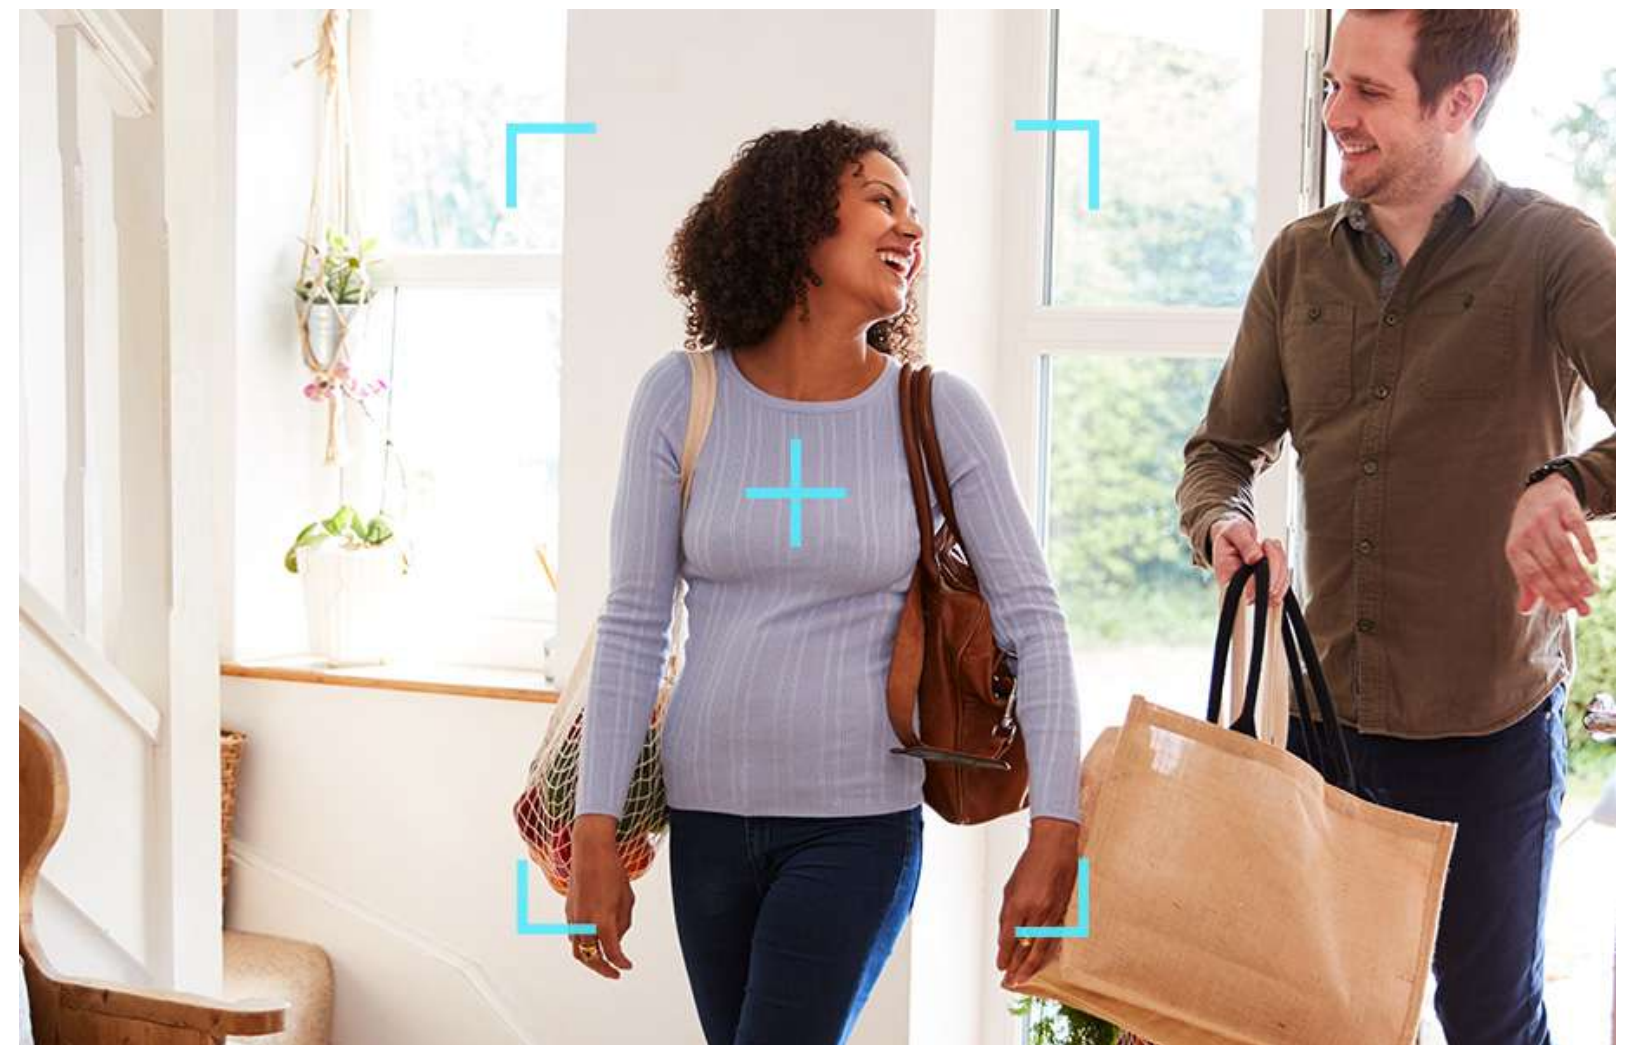

C6W

Pan & Tilt Wi-Fi Camera

The décor that protects your home.

Elegant and versatile, the C6W camera is all the protection you need for a large home. It records in 2K resolution and automatically tracks motion in 4x zoom to make sure nothing escapes the eye.

Auto-zoom motion tracking, especially for human movements.

After enabling the auto-zoom tracking function, the camera automatically zooms in up to 4 times to track a moving object so you can easily tell what's going on when viewing live. In the app, it also offers the option to track motion that is specifically human.

Whole-room coverage is a breeze.

Keep tabs on every corner with just one C6W camera. Its expansive 360-degree field-of-view ensures a full coverage, so you won't miss a thing.

True-WDR for truly clear images.