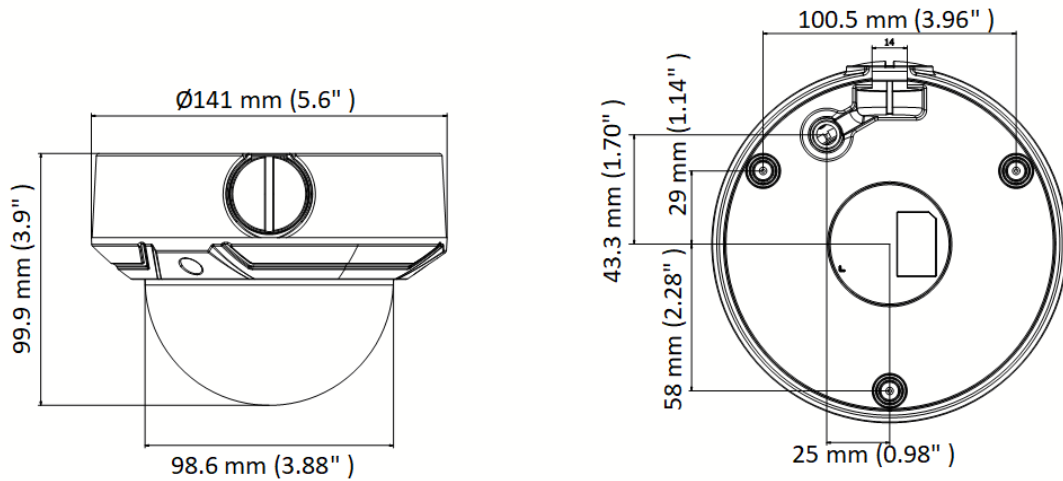

▪ **Dimension**

Unit: mm (inch)

▪ **Accessory**

▪ **Optional**

DS-1275ZJ-SUS Vertical Pole Mount	DS-1273ZJ-135 Wall Mount	DS-1276ZJ-SUS Corner Mount	DS-1227ZJ In-Ceiling Mount	DS-1258ZJ-L Wall Mount
DS-1281ZJ-DM23 Inclined Ceiling Mount	DS-1280ZJ-DM21 Junction Box	DS-1473ZJ-135B Wall Mount	DS-1250ZJ Rain Shade	DS-1271ZJ-135 Pendant Mount