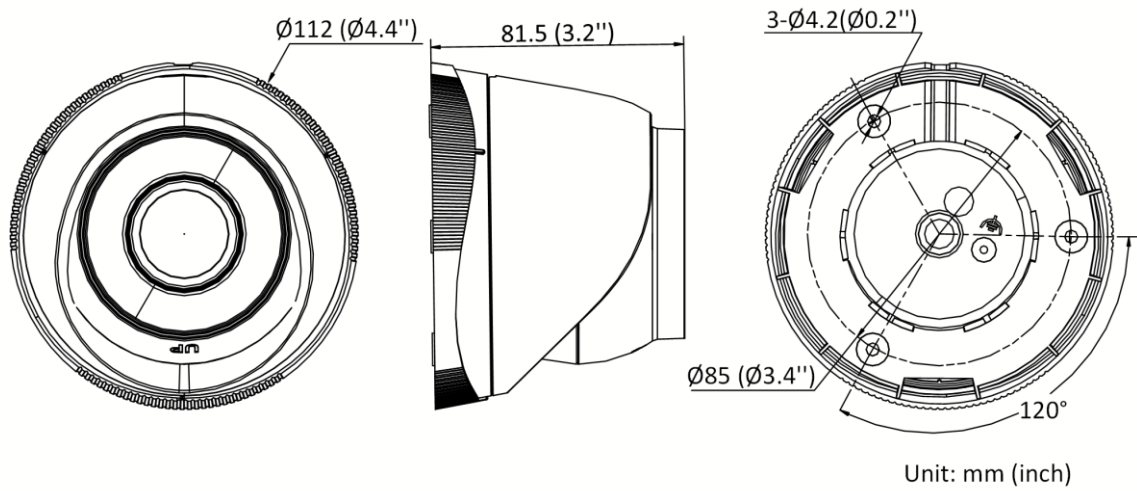

▪ **Dimension**

▪ **Accessory**

▪ **Optional**

DS-1276ZJ-SUS Corner Mount	DS-1280ZJ-S Junction Box	DS-1275ZJ-SUS Vertical Pole Mount	DS-1272ZJ-110-TRS Wall Mount