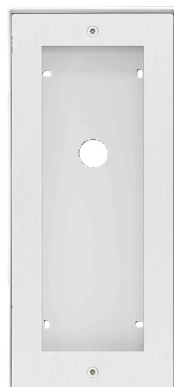

DVC 821

Frames apartment system

DESCRIPTION

2/3/4/6 module-combination frame and rainy cover for flush and surface mounting.

FEATURES

- Surface mount
- Flush mount
- Zinc alloy rainy cover box
- Fingerprint-proof SS front panel

DIMENSION(unit:mm)

dvc.video

For more information, please visit our website

821 MOUNTING FRAME

Front panel with flush mounting box

2x1-F

2x2-F

3x1-F

3x2-F

Surface mounting box with rainy cover

2x1-S

2x2-S

3x1-S

3x2-S

FLUSH MOUNT AND SURFACE MOUNT

FLUSH MOUNT AND SURFACE MOUNT INFORMATION