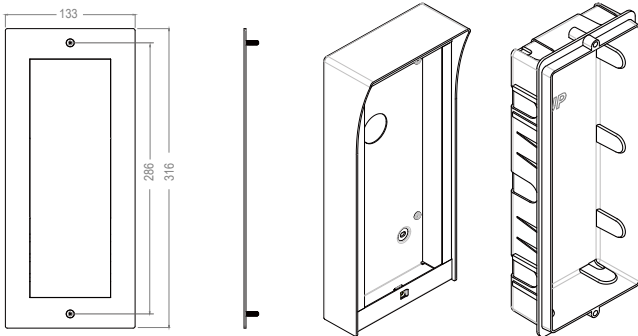

DVC 821

Frames apartment system

DESCRIPTION

2/3/4/6 module-combination frame and rainy cover for flush and surface mounting.

FEATURES

- Surface mount
- Flush mount
- Zinc alloy rainy cover box
- Fingerprint-proof SS front panel

DIMENSION(unit:mm)

dvc.video

For more information, please visit our website

821 MOUNTING FRAME

Front panel with flush mounting box

2x1-F

2x2-F

3x1-F

3x2-F

Surface mounting box with rainy cover

2x1-S

2x2-S

3x1-S

3x2-S

FLUSH MOUNT AND SURFACE MOUNT

FLUSH MOUNT AND SURFACE MOUNT INFORMATION

Config	Surface(mm)	Flush box(mm)	Front panel(mm)
2x1-S	235(H)x138(W)x66(D)		232(H) x133(W)x2(D)
3x1-S	319(H)x138(W)x66(D)		316(H) x133(W)x2(D)
2x2-S	235(H)x261(W)x66(D)		232(H) x256(W)x2(D)
3x2-S	319(H) x261(W)x66(D)		316(H) x256(W)x2(D)
2x1-F		231(H)x133(W)x40(D)	232(H) x133(W)x2(D)
3x1-F		316(H) x133(W)x40(D)	316(H) x133(W)x2(D)
2x2-F		231(H)x256(W)x40(D)	232(H) x256(W)x2(D)
3x2-F		316(H) x256(W)x40(D)	316(H) x256(W)x2(D)