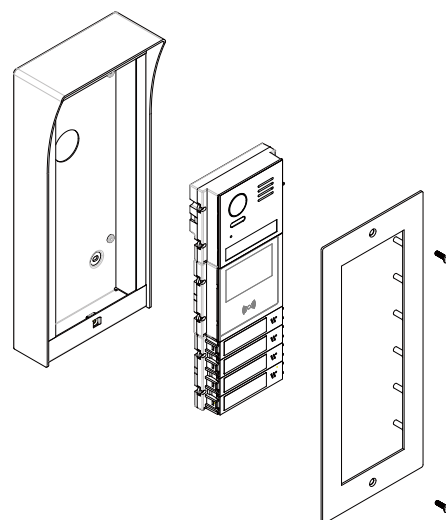

DVC 821

Frames apartment system

DESCRIPTION

2/3/4/6 module-combination frame and rainy cover for flush and surface mounting.

FEATURES

- Surface mount
- Flush mount
- Zinc alloy rainy cover box
- Fingerprint-proof SS front panel

DIMENSION(unit:mm)

dvc.video

For more information, please visit our website

821 MOUNTING FRAME

Front panel with flush mounting box

2x1-F

2x2-F

3x1-F

3x2-F

Surface mounting box with rainy cover

2x1-S

2x2-S

3x1-S

3x2-S

FLUSH MOUNT AND SURFACE MOUNT

FLUSH MOUNT AND SURFACE MOUNT INFORMATION

Config	Surface(mm)	Flush box(mm)	Front panel(mm)
2x1-S	235(H)x138(W)x66(D)		232(H) x133(W)x2(D)
3x1-S	319(H)x138(W)x66(D)		316(H) x133(W)x2(D)
2x2-S	235(H)x261(W)x66(D)		232(H) x256(W)x2(D)
3x2-S	319(H) x261(W)x66(D)		316(H) x256(W)x2(D)
2x1-F		231(H)x133(W)x40(D)	232(H) x133(W)x2(D)
3x1-F		316(H) x133(W)x40(D)	316(H) x133(W)x2(D)
2x2-F		231(H)x256(W)x40(D)	232(H) x256(W)x2(D)
3x2-F		316(H) x256(W)x40(D)	316(H) x256(W)x2(D)