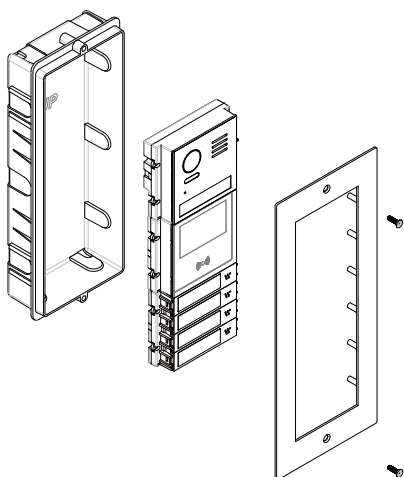

DVC 821

Frames apartment system

DESCRIPTION

2/3/4/6 module-combination frame and rainy cover for flush and surface mounting.

FEATURES

- Surface mount
- Flush mount
- Zinc alloy rainy cover box
- Fingerprint-proof SS front panel

DIMENSION(unit:mm)

dvc.video

For more information, please visit our website

821 MOUNTING FRAME

Front panel with flush mounting box

2x1-F

2x2-F

3x1-F

3x2-F

Surface mounting box with rainy cover

2x1-S

2x2-S

3x1-S

3x2-S

FLUSH MOUNT AND SURFACE MOUNT

FLUSH MOUNT AND SURFACE MOUNT INFORMATION

Config	Surface(mm)	Flush box(mm)	Front panel(mm)
2x1-S	235(H)x138(W)x66(D)		232(H) x133(W)x2(D)
3x1-S	319(H)x138(W)x66(D)		316(H) x133(W)x2(D)
2x2-S	235(H)x261(W)x66(D)		232(H) x256(W)x2(D)
3x2-S	319(H) x261(W)x66(D)		316(H) x256(W)x2(D)
2x1-F		231(H)x133(W)x40(D)	232(H) x133(W)x2(D)
3x1-F		316(H) x133(W)x40(D)	316(H) x133(W)x2(D)
2x2-F		231(H)x256(W)x40(D)	232(H) x256(W)x2(D)
3x2-F		316(H) x256(W)x40(D)	316(H) x256(W)x2(D)