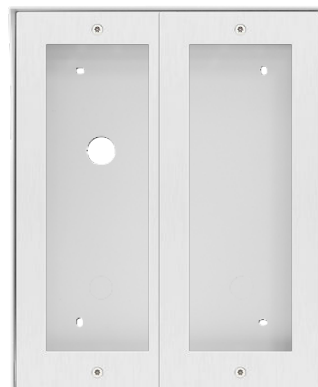

DVC 821

Frames apartment system

DESCRIPTION

2/3/4/6 module-combination frame and rainy cover for flush and surface mounting.

FEATURES

- Surface mount
- Flush mount
- Zinc alloy rainy cover box
- Fingerprint-proof SS front panel

DIMENSION(unit:mm)

dvc.video

For more information, please visit our website

821 MOUNTING FRAME

Front panel with flush mounting box

2x1-F

2x2-F

3x1-F

3x2-F

Surface mounting box with rainy cover

2x1-S

2x2-S

3x1-S

3x2-S

FLUSH MOUNT AND SURFACE MOUNT

FLUSH MOUNT AND SURFACE MOUNT INFORMATION