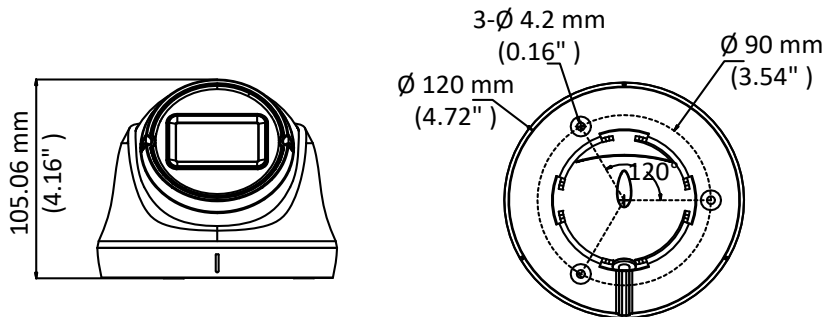

HWT-T320-VF 2 MP EXIR VF Turret Camera

Key Features

- 2 MP high-performance CMOS
- 1920 × 1080 resolution
- 2.8 mm to 12 mm varifocal lens
- Day/Night switch
- EXIR 2.0, smart IR, up to 40 m IR distance
- 4 in 1 video output (switchable TVI/AHD/CVI/CVBS)
- IP66

Specifications

Camera	
Image Sensor	2 MP CMOS image sensor
Signal System	PAL/NTSC
Resolution	1920 (H) × 1080 (V)
Min. Illumination	0.01 Lux@(F1.2, AGC ON), 0 Lux with IR
Shutter Time	1/25 (1/30) s to 1/50,000 s
Lens	2.8 mm to 12 mm
Horizontal Field of View	111.5° to 33.4°
Lens Mount	Ø14
Day & Night	IR cut filter
Angle Adjustment	Pan: 0° to 360°, Tilt: 0° to 75°, Rotation: 0° to 360°
Synchronization	Internal synchronization
Video Frame Rate	PAL:1080p@25fps NTSC: 1080p@30fps
Menu	
AGC	High/Medium/Low/Off
D/N Mode	Auto/Color/BW (Black and White)
BLC	Support
DWDR	Support
Language	English
Functions	Brightness, Sharpness, DNR, Mirror, Smart IR
Interface	
Video Output	1 HD analog output
Switch Button	TVI/AHD/CVI/CVBS
General	
Operating Conditions	-40 °C to 60 °C (-40 °F to 140 °F), Humidity: 90% or less (non-condensation)
Power Supply	12 VDC ± 15%
Power Consumption	Max. 5 W
Protection Level	IP66
Material	Enclosure: Plastic Main Body: Metal
IR Range	Up to 40 m
Dimensions	Ø 120 mm × 105.06 mm (Ø 4.72" × 4.16")
Weight	450 g (0.99 lb.)

Order Model

HWT-T320-VF

Dimension

Accessories

DS-1273ZJ-130-TRL
Wall Mount

DS-1271ZJ-130-TRL
Pendant Mount

DS-1275ZJ-SUS
Vertical Pole Mount

DS-1276ZJ-SUS
Corner Mount