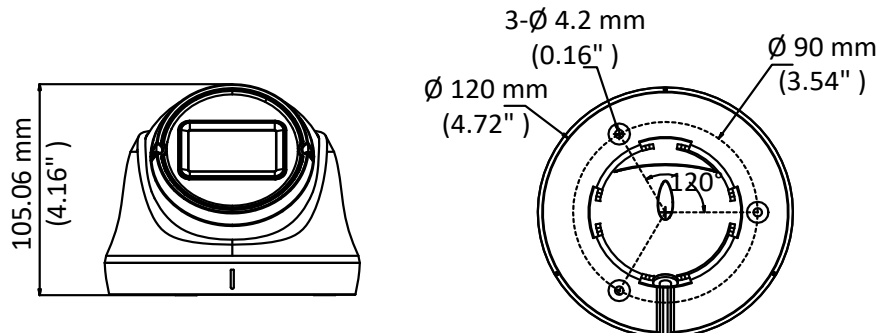

### Key Features

- 4 MP high-performance CMOS
- 2560 × 1440 resolution
- 2.8 mm to 12 mm vari-focal lens
- Day/Night switch
- EXIR 2.0, smart IR, up to 40 m IR distance
- 4 in 1 video output (switchable TVI/AHD/CVI/CVBS)
- IP66

## Specifications

<b>Camera</b>	
Image Sensor	4 MP CMOS image sensor
Signal System	PAL/NTSC
Resolution	2560 (H) × 1440 (V)
Min. Illumination	0.01 Lux@(F1.2, AGC ON), 0 Lux with IR
Shutter Time	1/25 (1/30) s to 1/50,000 s
Lens	2.8 mm to 12 mm
Horizontal Field of View	108.4° to 32.6°
Lens Mount	Φ14
Day & Night	IR cut filter
Angle Adjustment	Pan: 0° to 360°, Tilt: 0° to 75°, Rotation: 0° to 360°
Synchronization	Internal synchronization
Video Frame Rate	PAL: 4 MP@12.5fps, 4 MP@25fps, 1080p@25fps NTSC: 4 MP@15fps, 4 MP@30fps, 1080p@30fps
<b>Menu</b>	
AGC	High/Medium/Low/Off
D/N Mode	Auto/Color/BW (Black and White)
BLC	Support
DWDR	Support
Language	English
Functions	Brightness, Sharpness, DNR, Mirror, Smart IR
<b>Interface</b>	
Video Output	1 HD analog output
Switch Button	TVI/AHD/CVI/CVBS
<b>General</b>	
Operating Conditions	-40 °C to 60 °C (-40 °F to 140 °F), Humidity: 90% or less (non-condensation)
Power Supply	12 VDC ±15%
Power Consumption	Max. 5.2 W
Protection Level	IP66
Material	Enclosure: Plastic Main Body: Metal
IR Range	Up to 40 m
Dimensions	Ø 120 mm × 105.06 mm (Ø 4.72" × 4.16")
Weight	450 g (0.99 lb.)

## Dimension